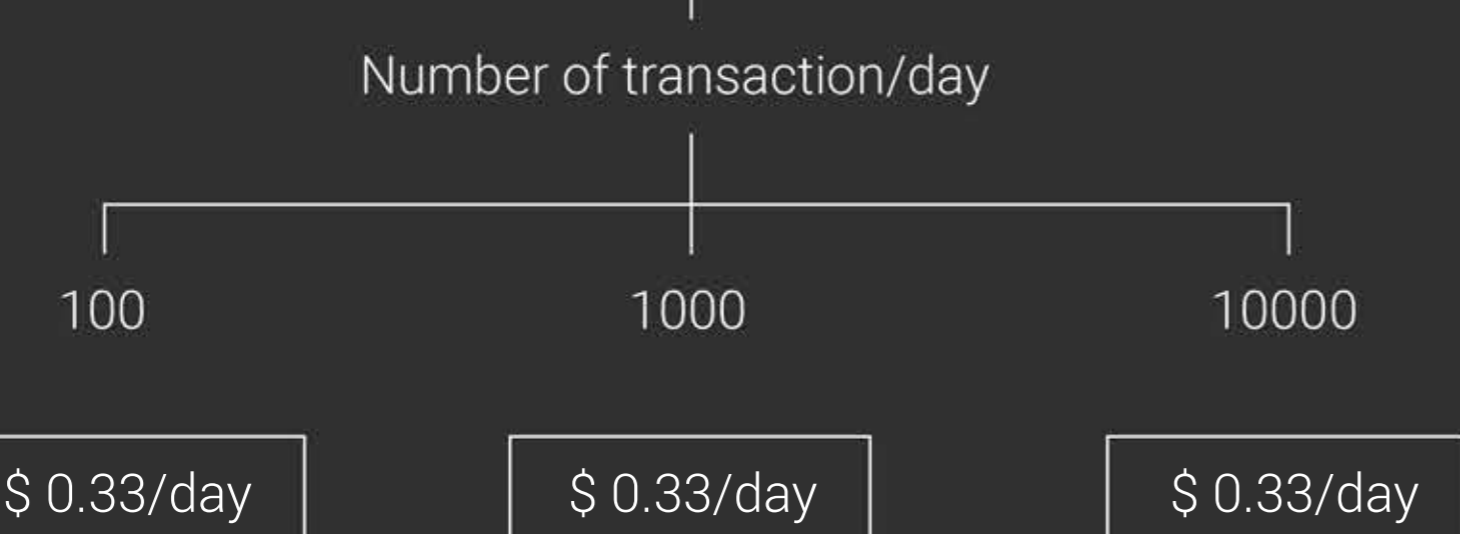

Developer

plans

developer enrollment

provide

To upload apps to Apple iTunes Store

On Cost

$ 99.00/Year