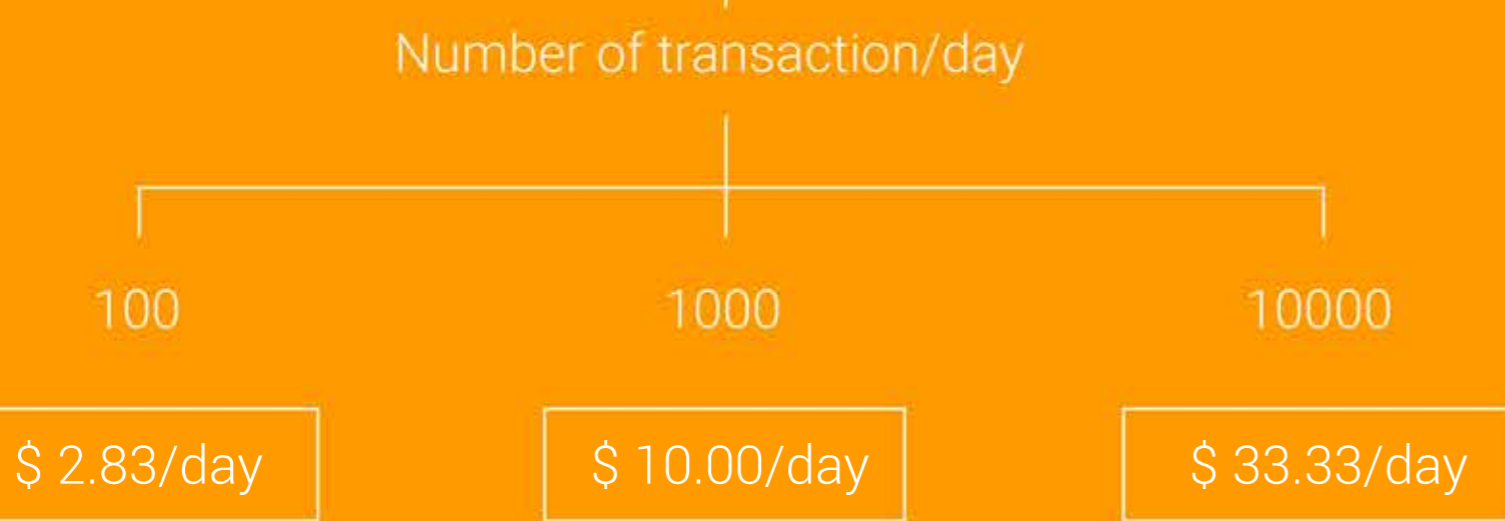

Note :

- Cost is based on the volume.
- Assuming an average of 4 emails per transaction

<https://www.mandrill.com/pricing/>

Amazon Web Services

plans

- Amazon EC2 provide Hosting Backend server, Database and front app web code
- EDB provide Database backups - taking backups of DB for last 30 days
- Amazon S3 provide Data storage - images, documents, database backups, logs

using plans

\$0.0075/SMS (for US)

For specific country go through the link

<https://www.twilio.com/sms/pricing/us>

Note :

- Assuming an average of 2 SMS per transaction

<https://www.twilio.com/sms/pricing/us>